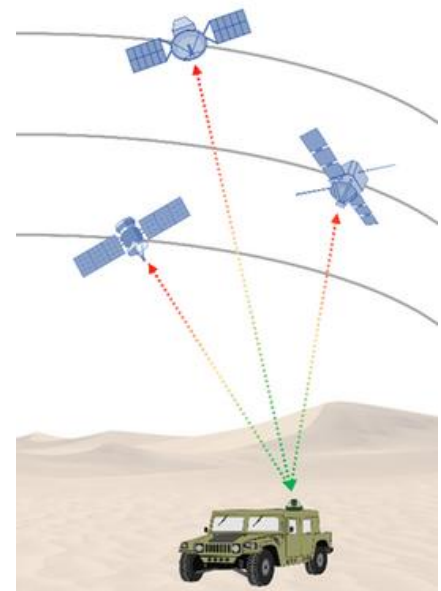

STOLA

IERUS TECHNOLOGIES INC.

IERUS Technologies' SATCOM Tactical OTM Lens Antenna (STOLA) platform is redefining the capabilities of communication systems for commercial and DoD customers.

High Gain

No Grating Lobes

Light Weight/ Cost Effective

Multiple Beams

Passive Beam Steering

Ultra-Wideband

Large Scan Angle

without Scan Loss

THE SYSTEM

- 3D-printed lens acting as a passive beamformer
- Reconfigurable array choices for wideband frequency coverage

CAPABILITIES

- Tailorable design to meet operational requirements
- Lens operational bands: X, Ku, Ka
- Supporting array can be customized based on IERUS portfolio of antenna technologies
 - Phased Array
 - Switched Beam Steering Network