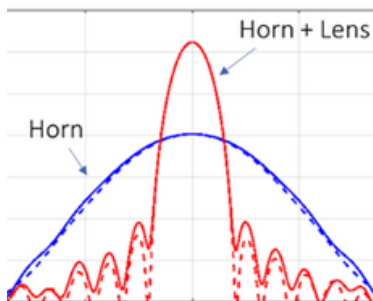

STOLA

IERUS TECHNOLOGIES INC.

IERUS Technologies' SATCOM Tactical OTM Lens Antenna (STOLA) platform is redefining the capabilities of communication systems for commercial and DoD customers.